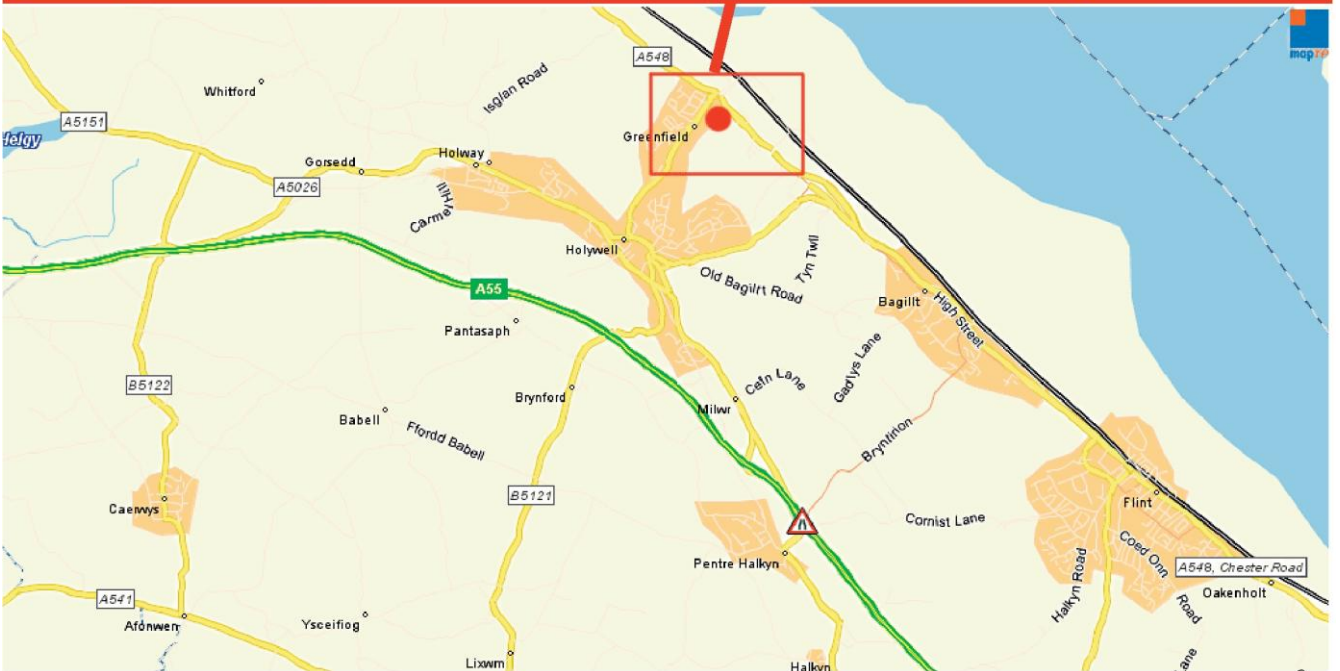

## How to find us

We are located in the Greenfield Business Center by the traffic lights at the junction of the B5121 and the A548.

Tel: 08448 222760

Fax: 08448 222761

Email: [info@safesetters.co.uk](mailto:info@safesetters.co.uk)

Address: Greenfield Business Centre,  
Greenfield,  
Holywell,  
CH8 7QB

### Directions from Conwy

- B5123** Leave the A55 at junction 31, then at roundabout take the 2nd exit onto the A5026 (signposted Holywell)
- A5026** Branch left, then merge onto the A5026
- B5121** Turn left onto Brynford Street - B5121
- A5026** Bear right onto the A5026
- B5121** Turn right onto the B5121
- A548** Turn right at traffic lights
- 100yds** Turn right into Greenfield Business Centre