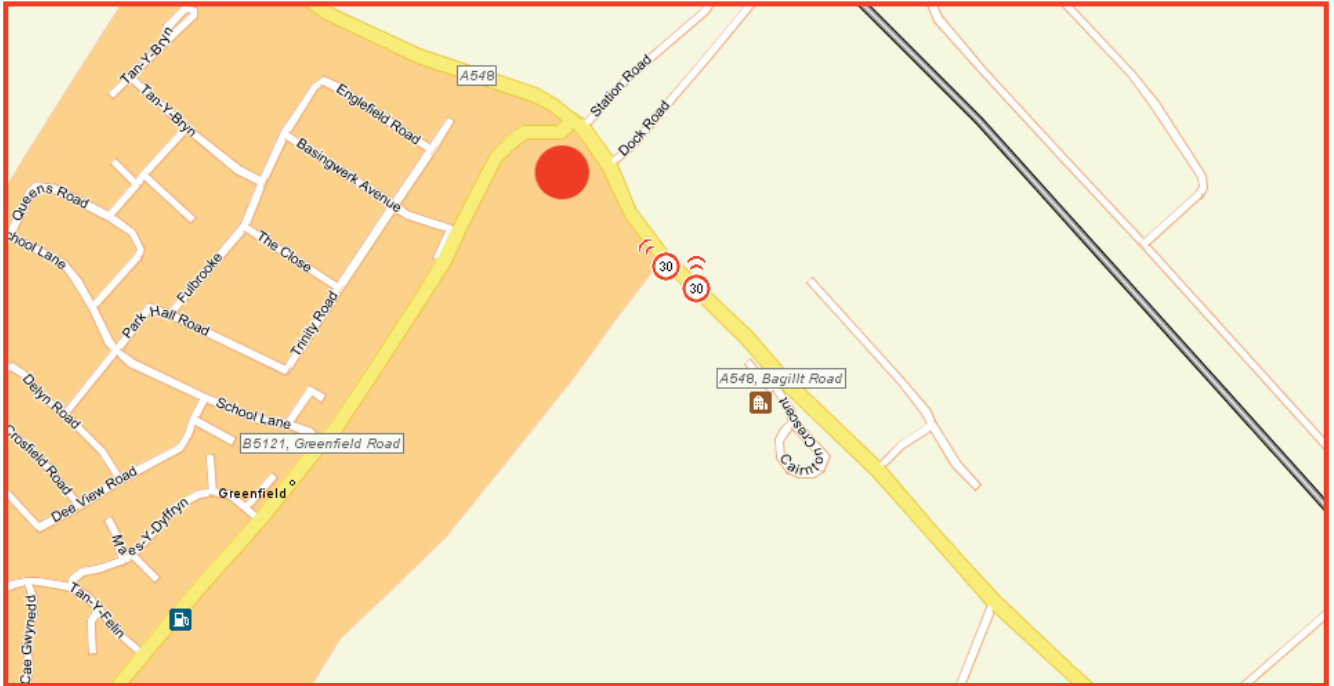

Setter & Associates

How to find us

We are located in the Greenfield Business Center by the traffic lights at the junction of the B5121 and the A548.

+44(0)1352 718017

info@safesetters.co.uk

+44(0)1352 718016

Setter & Associates Ltd
Greenfield Business
Centre
Greenfield
Flintshire
CH8 7GR

Setter & Associates

How to find us

Directions from M56

- M56**
- A5117** At roundabout take the 1st exit onto the A5117 (signposted North Wales)
- A5117** At roundabout take the 2nd exit onto the A5117 (signposted North Wales)
- A550** Bear left onto the A550
- A494** Continue forward onto the A494
- A494** Queensferry Bridge
- A55** Continue forward onto the A55
- B5123** Leave the A55 at junction 32,
- A5026** Straight onto the A5026
- B5121** Turn right onto Brynford Street - B5121
- A5026** Bear right onto the A5026
- B5121** Turn right onto the B5121
- A548** Turn right at traffic lights
- 100yds** Turn right into Greenfield Business Centre.

Directions from Conwy

- B5123** Leave the A55 at junction 31, then at roundabout take the 2nd exit onto the A5026 (signposted Holywell)
- A5026** Branch left, then merge onto the A5026
- B5121** Turn left onto Brynford Street - B5121
- A5026** Bear right onto the A5026
- B5121** Turn right onto the B5121
- A548** Turn right at traffic lights
- 100yds** Turn right into Greenfield Business Centre