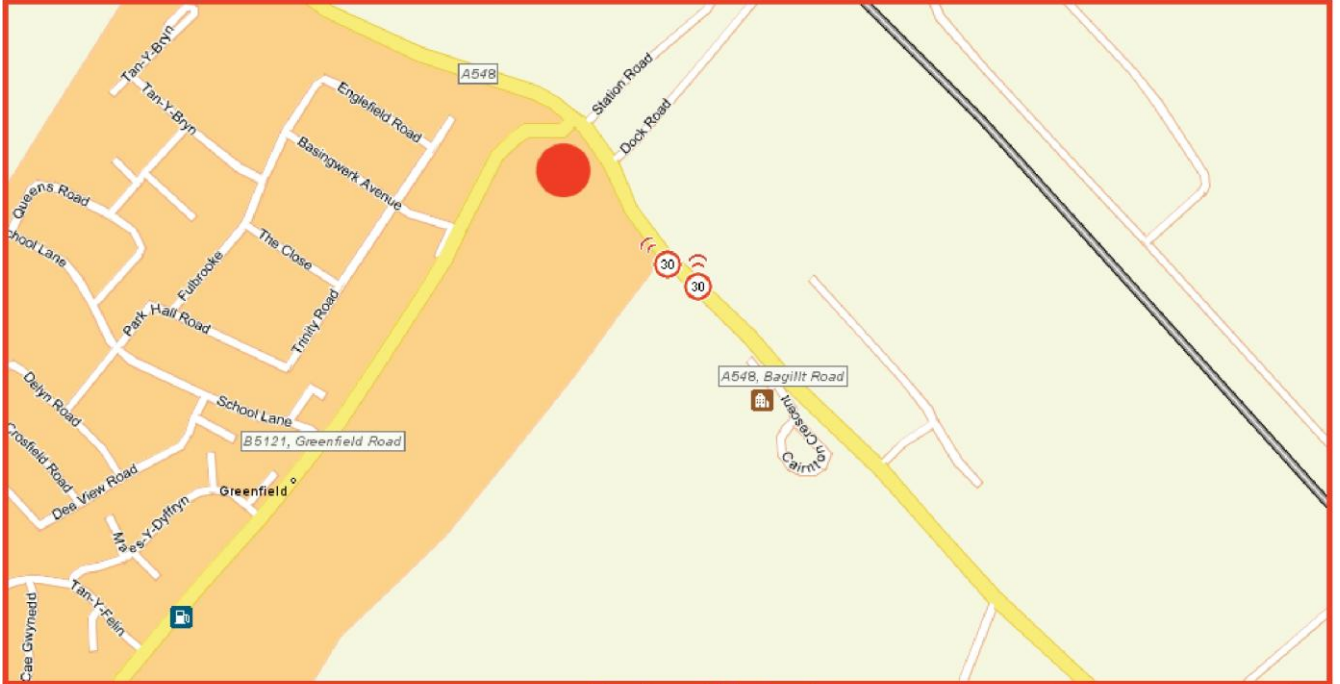

## How to find us

We are located in the Greenfield Business Center by the traffic lights at the junction of the B5121 and the A548.

Tel: 08448 222760

Fax: 08448 222761

Email: [info@safesetters.co.uk](mailto:info@safesetters.co.uk)

Address: Greenfield Business Centre,  
Greenfield,  
Holywell,  
CH8 7QB