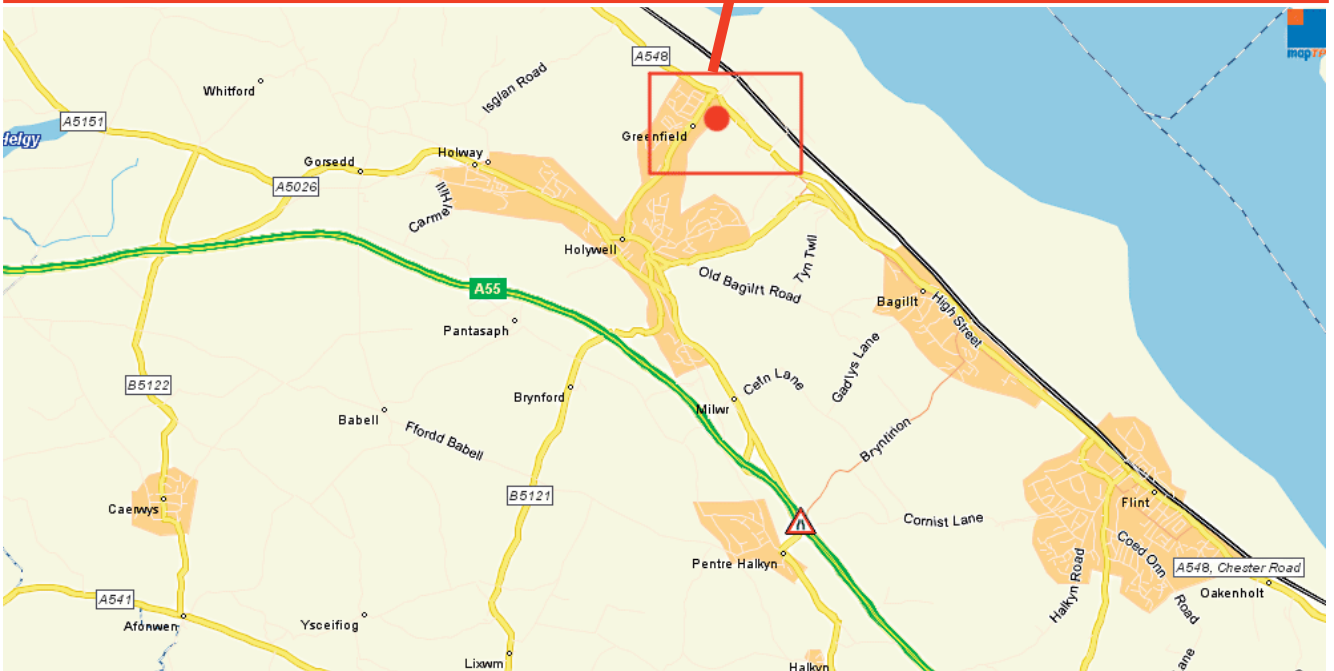

Setter & Associates

How to find us

We are located in the Greenfield Business Center by the traffic lights at the junction of the B5121 and the A548.

+44(0)1352 718017

info@safesetters.co.uk

+44(0)1352 718016

Setter & Associates Ltd
Greenfield Business
Centre
Greenfield
Flintshire
CH8 7GR

Setter & Associates

How to find us

Directions from M56

- M56**
- A5117** At roundabout take the 1st exit onto the A5117 (signposted North Wales)
- A5117** At roundabout take the 2nd exit onto the A5117 (signposted North Wales)
- A550** Bear left onto the A550
- A494** Continue forward onto the A494
- A494** Queensferry Bridge
- A55** Continue forward onto the A55
- B5123** Leave the A55 at junction 32,
- A5026** Straight onto the A5026
- B5121** Turn right onto Brynford Street - B5121
- A5026** Bear right onto the A5026
- B5121** Turn right onto the B5121
- A548** Turn right at traffic lights
- 100yds** Turn right into Greenfield Business Centre.

Directions from Conwy

- B5123** Leave the A55 at junction 31, then at roundabout take the 2nd exit onto the A5026 (signposted Holywell)
- A5026** Branch left, then merge onto the A5026
- B5121** Turn left onto Brynford Street - B5121
- A5026** Bear right onto the A5026
- B5121** Turn right onto the B5121
- A548** Turn right at traffic lights
- 100yds** Turn right into Greenfield Business Centre